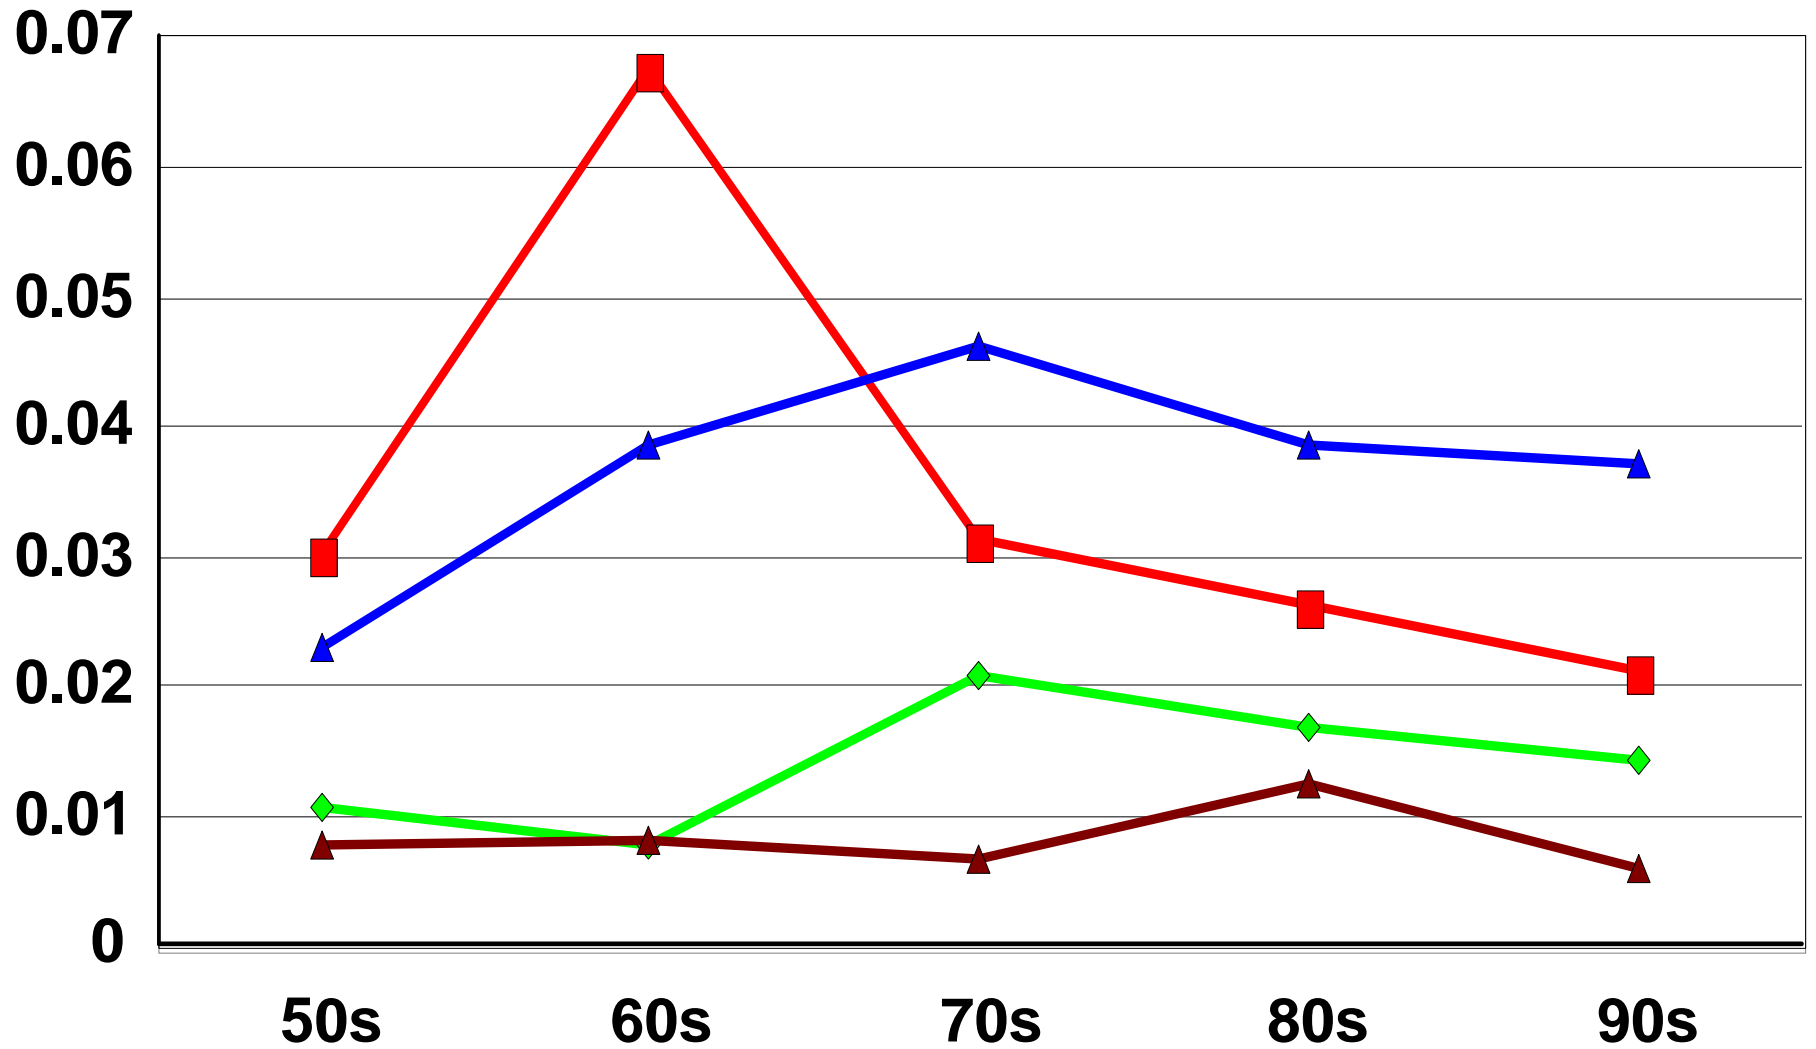

Using Process Notes to Explore
Treatment Effectiveness and Changes in
Theory and Technique over Five Decades
in the Treatment Center of the New York
Psychoanalytic Institute

Appendix B

Theme Clusters across the Decades

■ Sex ◆ Ego Functions ▲ Relational ▲ Symptoms